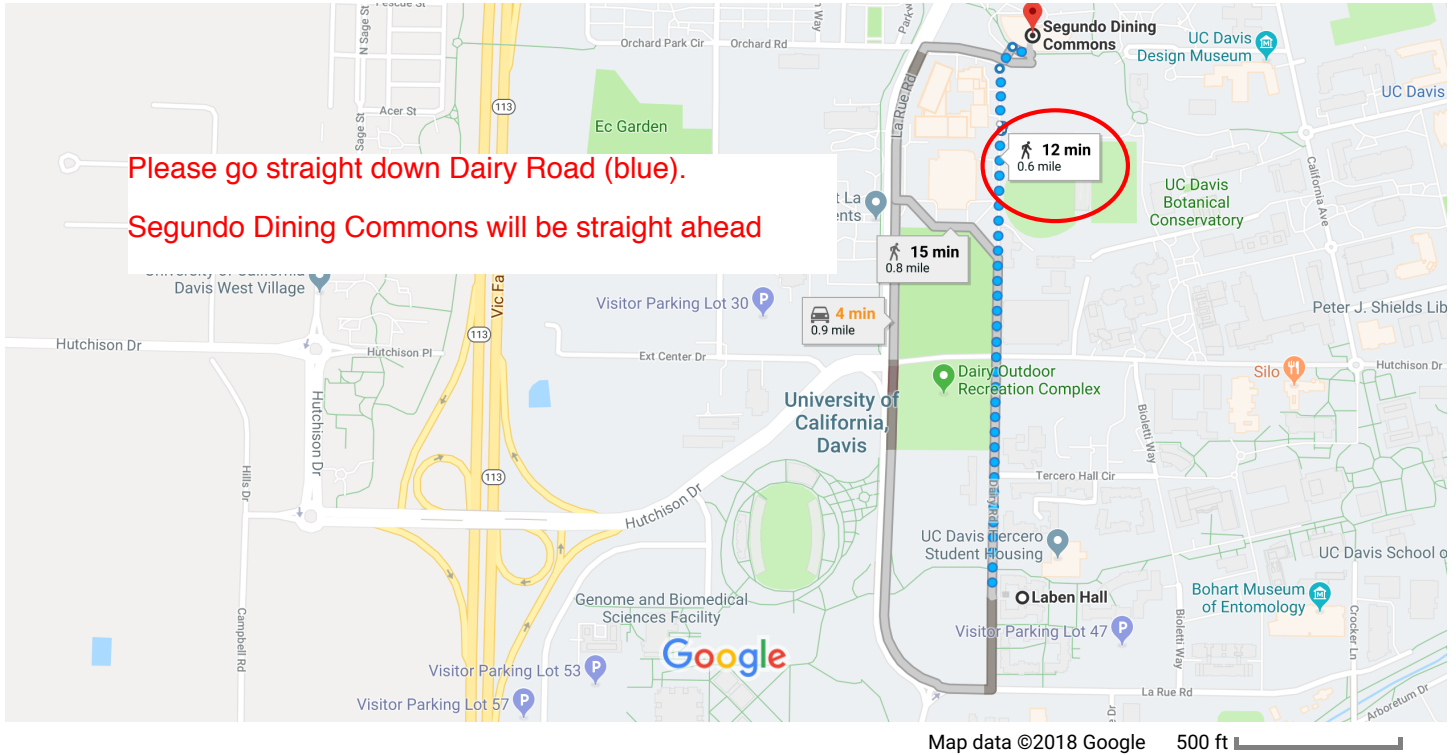

Laben Hall to Segundo Dining Commons

Walk 0.6 mile, 12 min

Laben Hall

University of California, 458 Dairy Rd, Davis, CA 95616

Use caution—walking directions may not always reflect real-world conditions

- ↑ 1. Head north on Dairy Rd 0.5 mi

- ↘ 2. Turn right toward Sprocket Bikeway 20 ft

- ↙ 3. Turn left toward Sprocket Bikeway 46 ft

- ↘ 4. Turn right toward Sprocket Bikeway 299 ft

- 5. Take the crosswalk 138 ft

- ↘ 6. Turn right onto Sprocket Bikeway 112 ft
 Destination will be on the left

Segundo Dining Commons

663 Sprocket Bikeway, Davis, CA 95616

These directions are for planning purposes only. You may find that construction projects, traffic, weather, or other events may cause conditions to differ from the map results, and you should plan your route accordingly. You must obey all signs or notices regarding your route.