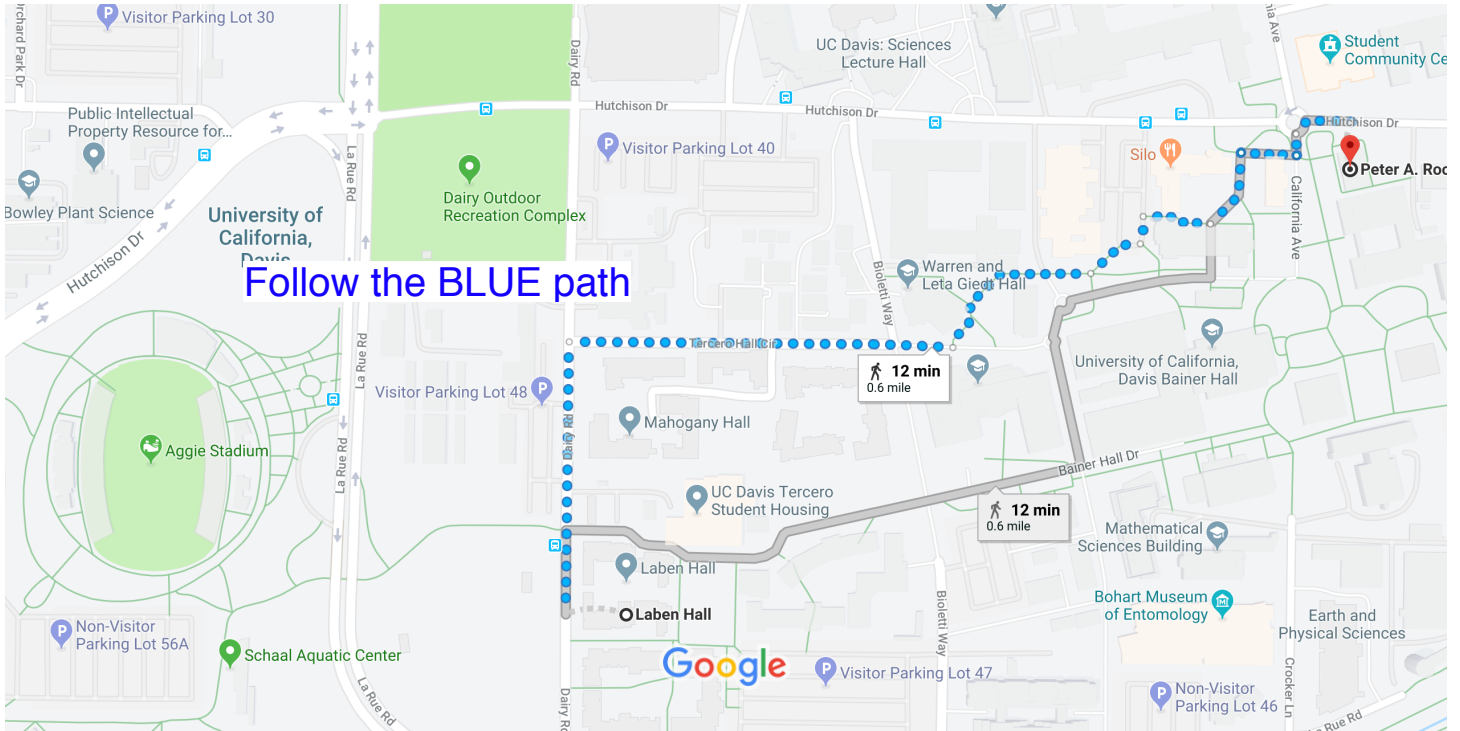

Laben Hall, Dairy Road, Davis, CA to Peter A. Rock Hall

Walk 0.6 mile, 12 min

Map data ©2018 Google 200 ft

Laben Hall

Dairy Rd, Davis, CA 95616

Use caution—walking directions may not always reflect real-world conditions

- ↑ 1. Head north on Dairy Rd 0.1 mi

- ↘ 2. Turn right onto Tercero Hall Cir 0.2 mi

- ↙ 3. Turn left toward California Ave 492 ft

- ↙ 4. Slight left toward California Ave 167 ft

- ↙ 5. Turn left toward California Ave 72 ft

- ↘ 6. Turn right toward California Ave 187 ft

- ↙ 7. Turn left toward California Ave 220 ft

- ↘ 8. Turn right toward California Ave 148 ft

- ↙ 9. Turn left onto California Ave 56 ft

- 📍 10. At the traffic circle, take the 1st exit onto Hutchison Dr
 - Restricted usage road
 - Destination will be on the right171 ft

Peter A. Rock Hall

Hutchison Dr, Davis, CA 95616

These directions are for planning purposes only. You may find that construction projects, traffic, weather, or other events may cause conditions to differ from the map results, and you should plan your route accordingly. You must obey all signs or notices regarding your route.